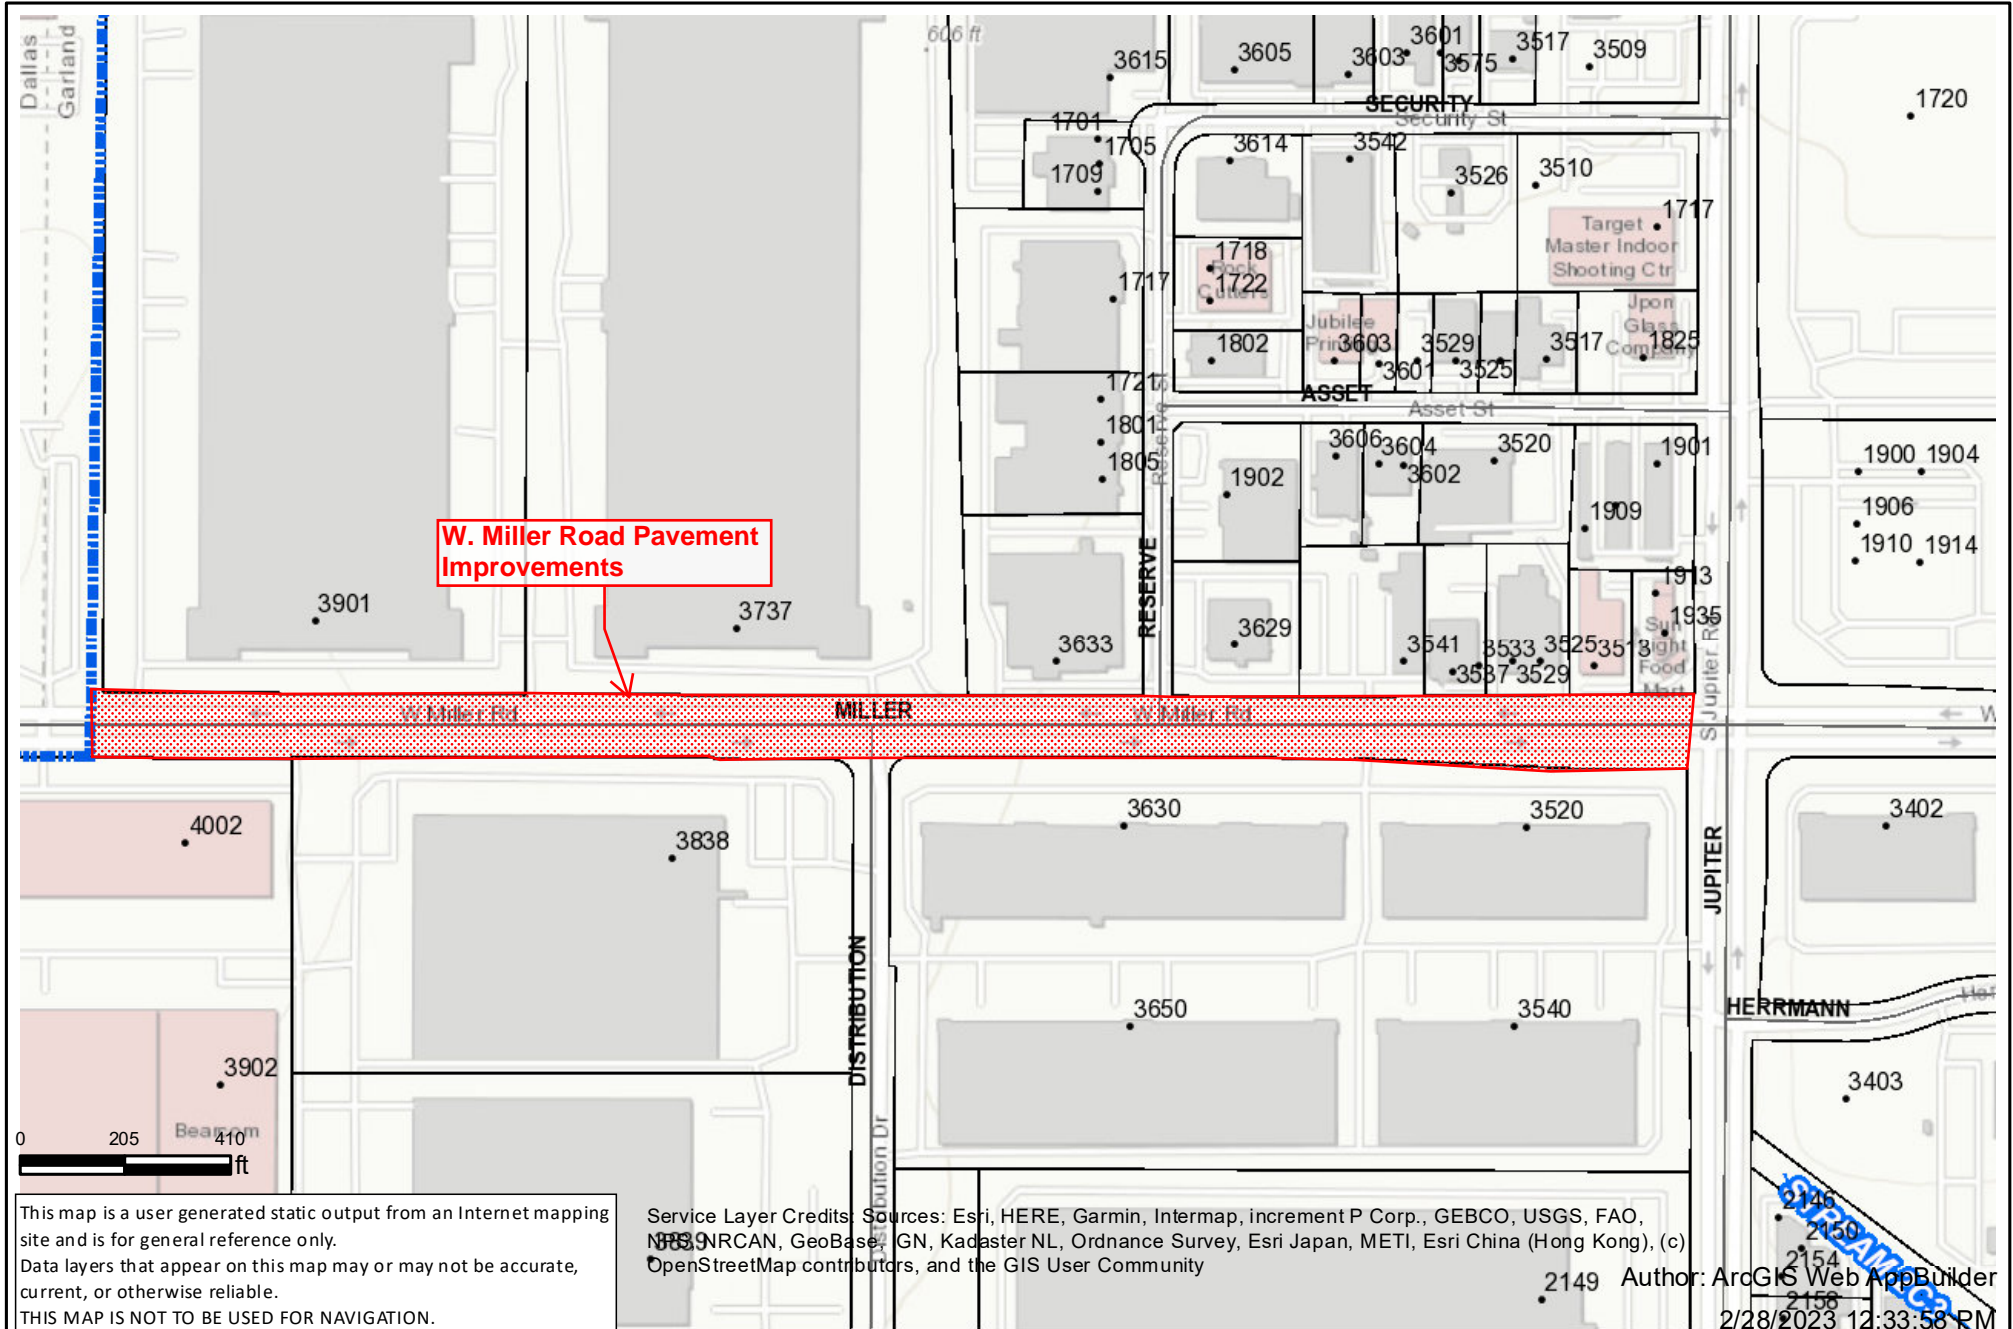

# Miller Road (Jupiter Rd to W City Limit)

W. Miller Road Pavement Improvements

This map is a user generated static output from an Internet mapping site and is for general reference only.  
Data layers that appear on this map may or may not be accurate, current, or otherwise reliable.  
THIS MAP IS NOT TO BE USED FOR NAVIGATION.