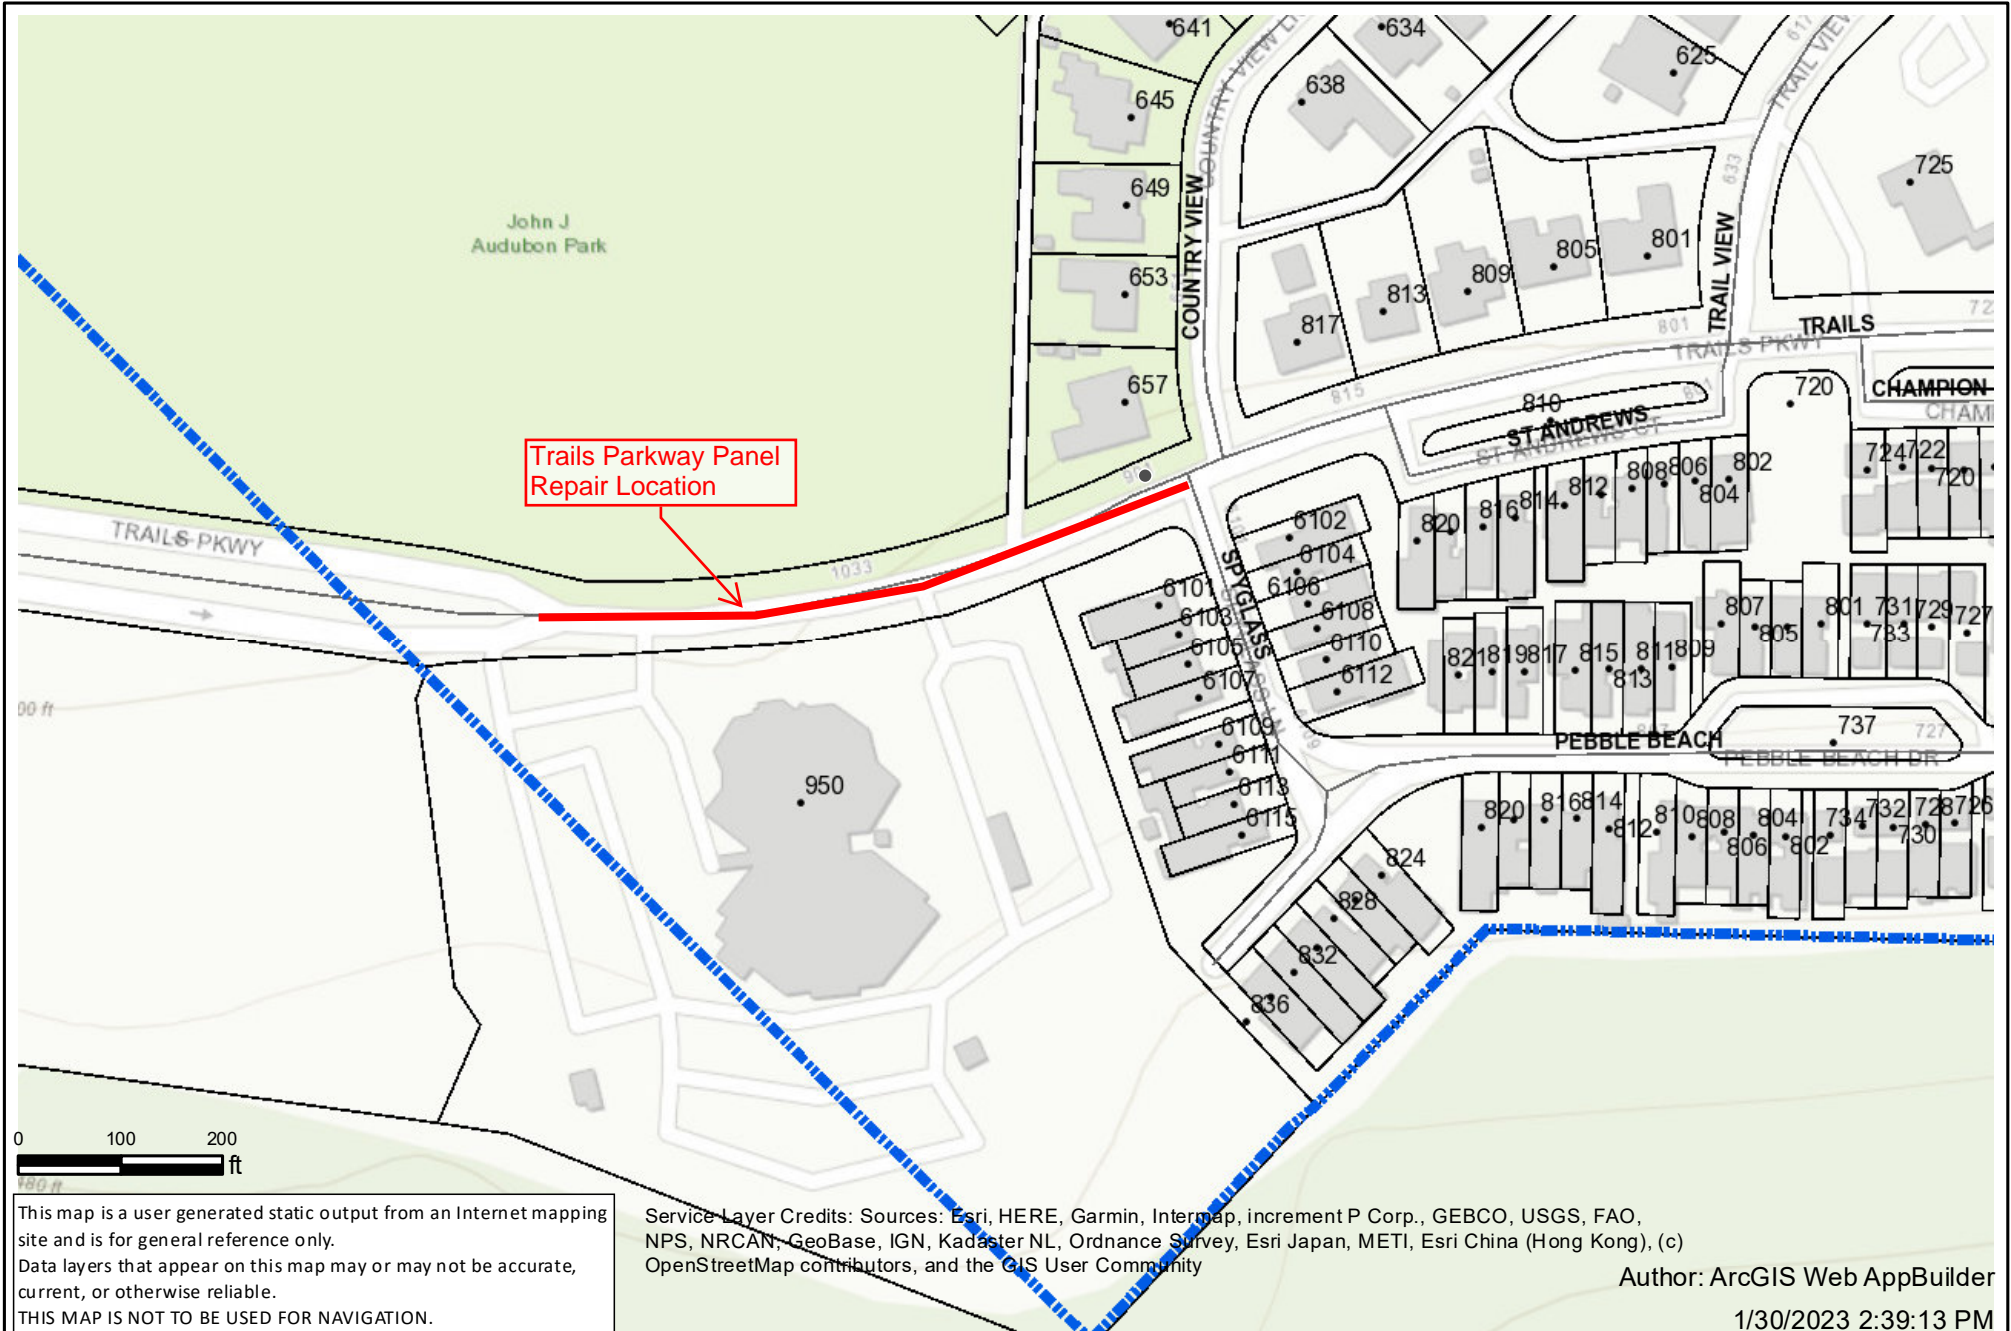

Trails Parkway (W. City Limits to Spyglass)

Trails Parkway Panel
Repair Location

This map is a user generated static output from an Internet mapping site and is for general reference only. Data layers that appear on this map may or may not be accurate, current, or otherwise reliable. THIS MAP IS NOT TO BE USED FOR NAVIGATION.