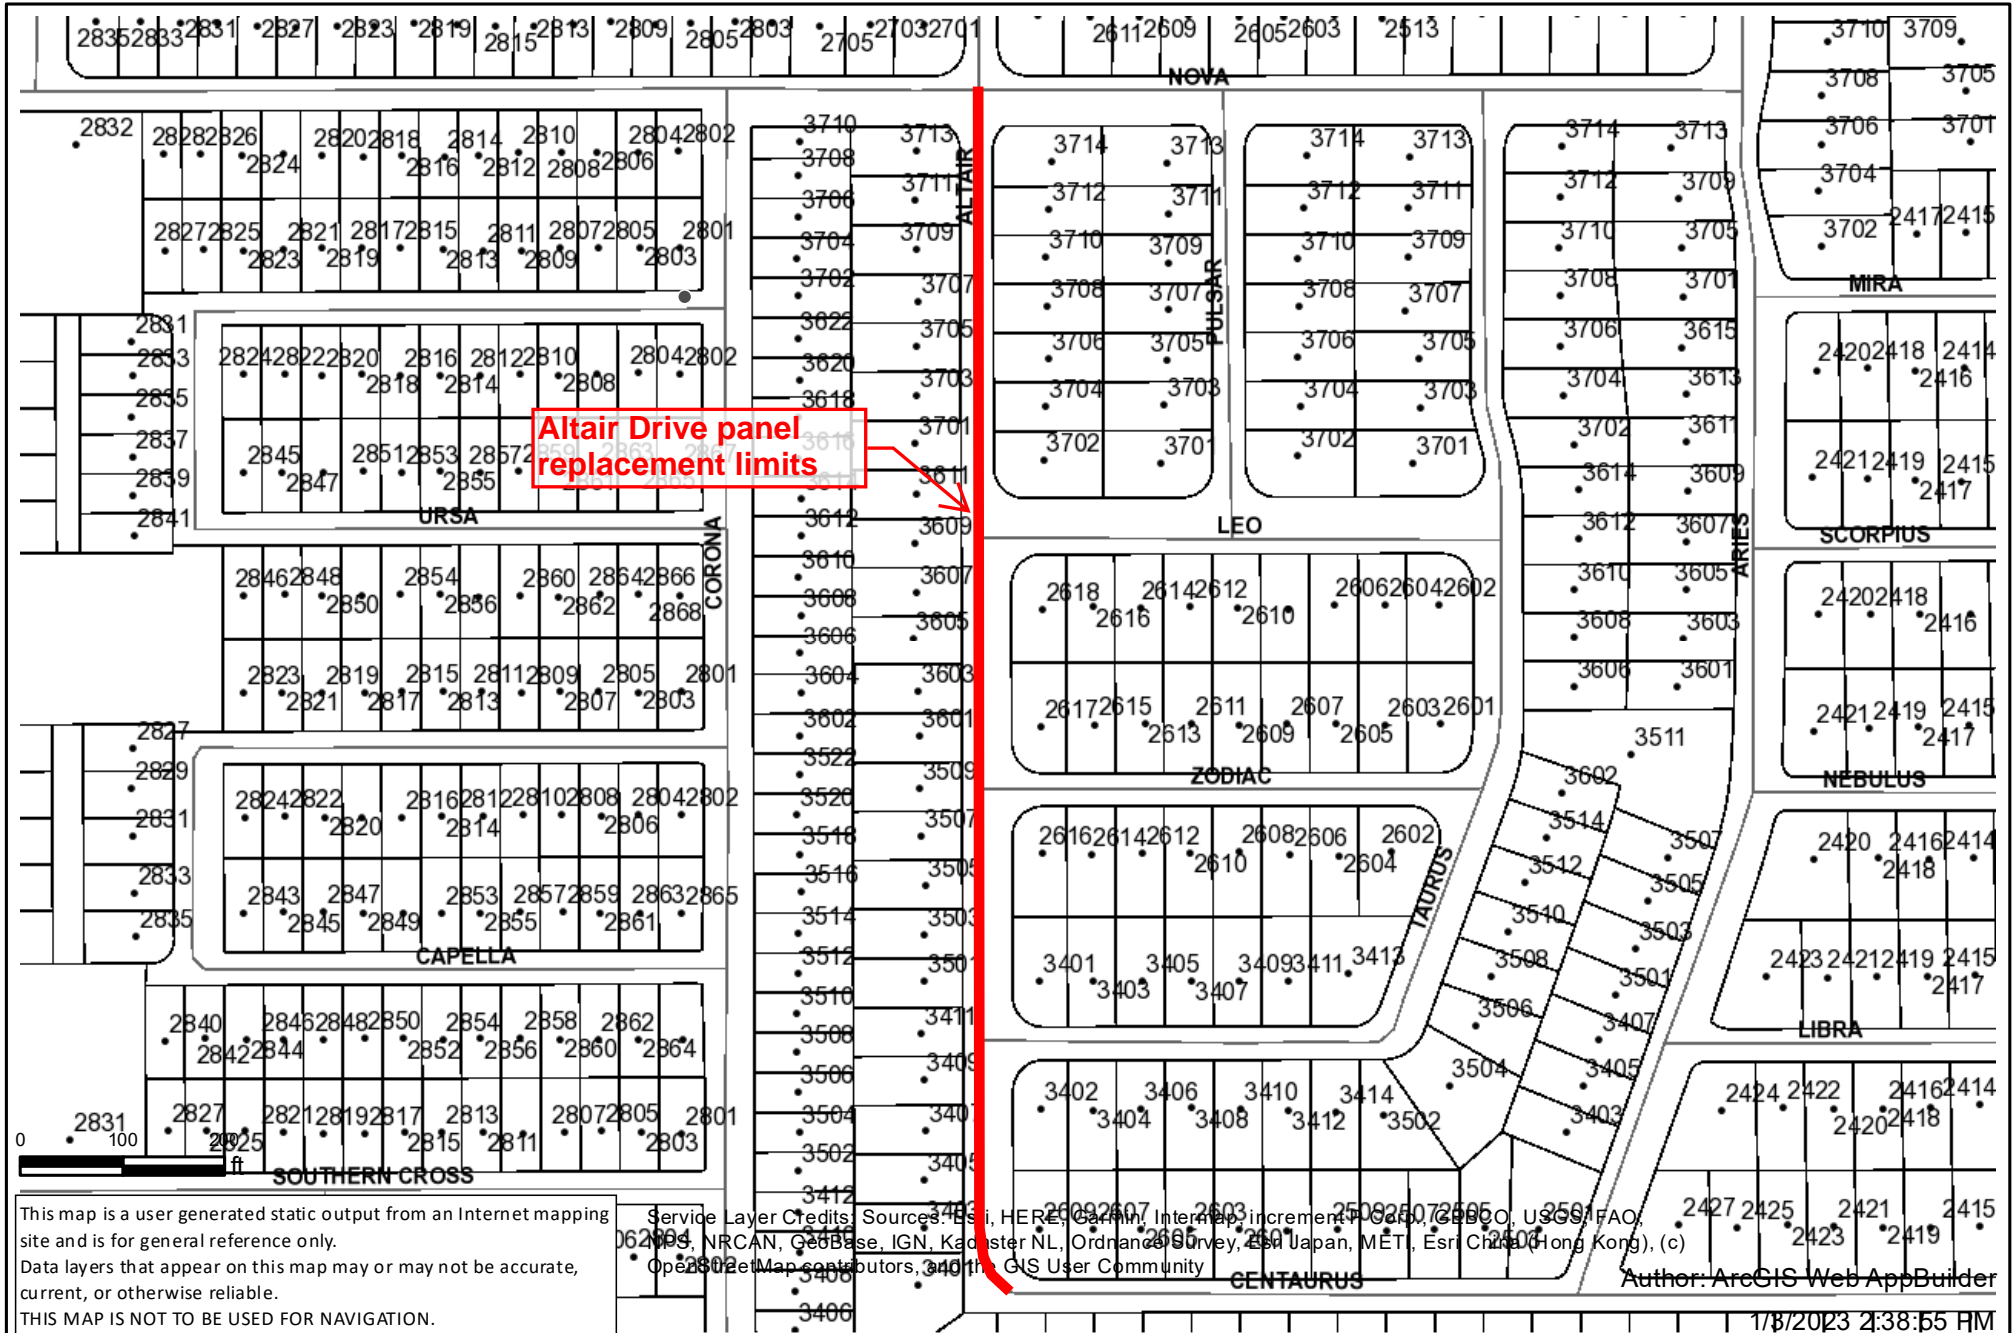

# Altair Drive (Nova to Centaurus)

**Altair Drive panel replacement limits**

This map is a user generated static output from an Internet mapping site and is for general reference only. Data layers that appear on this map may or may not be accurate, current, or otherwise reliable. THIS MAP IS NOT TO BE USED FOR NAVIGATION.